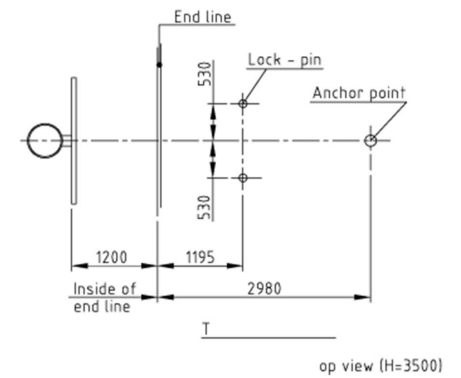

SAM 165 Club