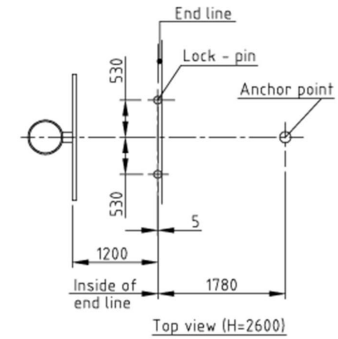

SAM 165 Club